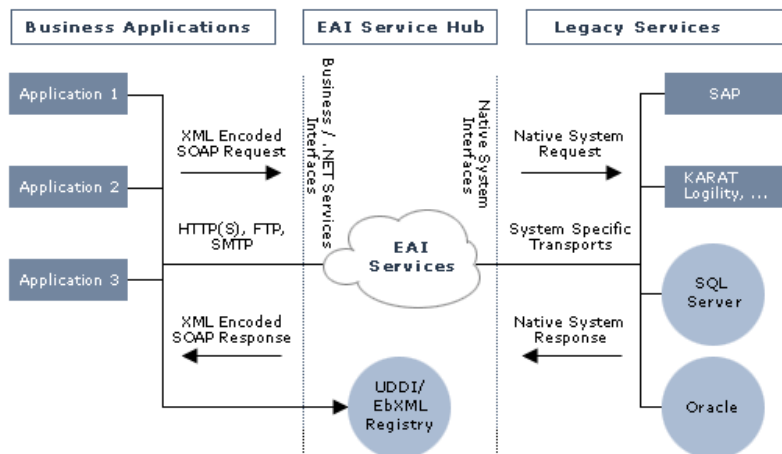

- Rebuilding Applications: This is not a practical option in most cases as associated costs are astronomical.
- Buying EAI Tools: The costs of integrating new applications and maintaining the EAI tools are significant, and increases over time.

GalaxE has expertise in achieving the goals of EAI using Service Oriented Architecture (SOA). We include existing IT assets in the SOA framework to minimize disruption to ensure that existing IT assets are reused. In addition, our SOA brings additional benefits like:

- Reduced Maintenance Cost: SOA is less expensive to maintain than alternative options.
- Reusability: New applications can use existing business services.
- Deployment Speed: With an ability to reuse existing business services, the new applications can be deployed and integrated rapidly.

To us, integration is not just about facilitating connectivity—it's about building an agile and flexible enterprise system that responds in real time to critical business requirements.

For more information about GalaxE's EAI and professional services expertise and how they can help your business today, please contact Tore Carlson at 732-868-0400 x221, or e-mail, tcarlson@galaxesolutions.com.

GALAXE.SOLUTIONS®, INC.

2 Executive Drive, Suite 430
Somerset, NJ 08873-4003

Phone: 732-868-0400
Fax: 732-868-0677
E-mail: info@galaxesolutions.com
Web: www.galaxesolutions.com