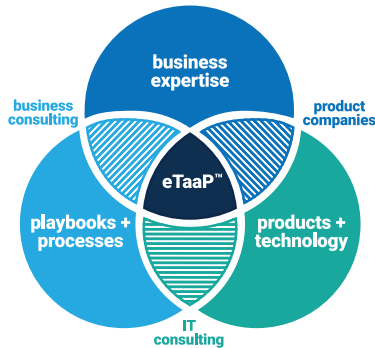

on as a Platform™ (eTaaP™)

Experts

Seasoned, engagement specialists and handpicked GxForce™ certified engineers, lead transformation teams, succeeding in complex large-scale client environments.

employees average
8-10+ years
of deep industry expertise

teams average
10+ years
of working together

industry leading
92% retention
of employees

Services

GxForce™ includes a full spectrum of transformative platform-driven services including:

- Application Development
- Artificial Intelligence
- Audits, Verification + Validation
- Business Consulting
- Digital Strategy
- Helpdesk
- Infrastructure + Security
- Quality Assurance
- Transformation Services

90% repeat clients
built on trust

30 years
of serving Fortune 500 companies

GalaxE.Solutions specializes in platform-driven enterprise transformation. We live at the intersection of business consulting, IT consulting and technology products; where deep process and system re-engineering is the norm and transformation is more than just a buzz-word.